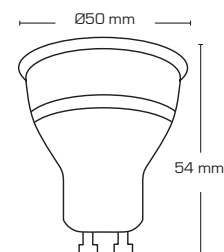

Light source GU10 - White

Product description:

- Dimmable, flicker free LED light source with high light output.
- Dimmable with the current trailing edge dimmers on the market.
- Suitable for mounting in Luna QI, Alda, Zeta, Lara, Noris, Terra. in indoor and outdoor environments.

Ra>90 GU10

Flicker free!

Technical data:

Diameter:	Ø50 mm
Height:	54 mm
Voltage:	220-240VAC 50 Hz
System power:	5W
Luminous flux:	370lm/385lm/410lm
Dimmable:	Yes
Color Rendering Index:	Ra>90
Beam angle:	38°
Fitting:	GU10
Material:	Plastic/Aluminium
Approvals:	LVD, EMC, RoHS, CE

Item no.:	EAN no.:	Height:	Lumen:	Kelvin:	Color:
12606	5713080126069	54 mm	370 lumen	2700K	White
12607	5713080126076	54 mm	385 lumen	3000K	White
12608	5713080126083	54 mm	410 lumen	4000K	White